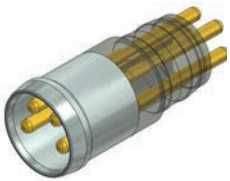

Male connector, snap-in, plastic dark grey

Number of poles

Coding

Rated voltage [V]

Current rating [A]

Description

Part No.

3		50 V AC / 60 V DC	3	SAL-8-ESP3-P	42-01012
4		50 V AC / 60 V DC	3	SAL-8-ESP4-P	42-01014

Male connector, snap-in, plastic transparent

3		50 V AC / 60 V DC	3	SAL-8-ESTP3-P	42-01013
4		50 V AC / 60 V DC	3	SAL-8-ESTP4-P	42-01015

Metal, Dip solder termination

Male connector, snap-in, metal/plastic transparent