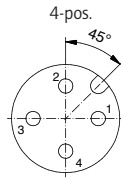

4

30

3

SAL-8S-EKVM4-P

42-01038

M12x1 PANEL PLUG MALE

Plastic, Solder termination

Male connector, plastic black