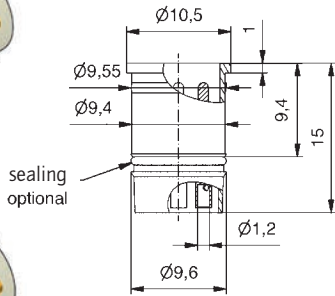

4	A	250	4		SAL-12-EST4-L	43-01682
4	A	250	4	✓	SAL-12-EST04-L	43-01340