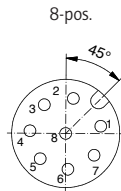

4

30

3

SAL-8S-EKVM4-P

42-01038

M12x1 PANEL PLUG MALE

Plastic, Solder termination

Male connector, plastic black