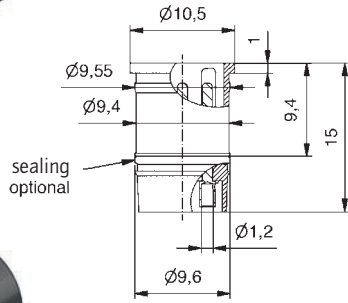

4

30

3

SAL-8S-EKVM4-P

42-01038

M12x1 PANEL PLUG MALE

Plastic, Solder termination

Male connector, plastic black