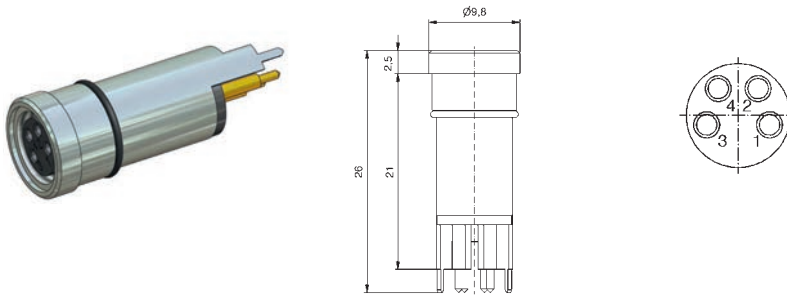

Part No.

3

50 V AC / 60 V DC

3

SAL-8-ESTVM3-P6

42-01099

Panel plug female, Dip solder termination

Female connector, axial, shielded, metal