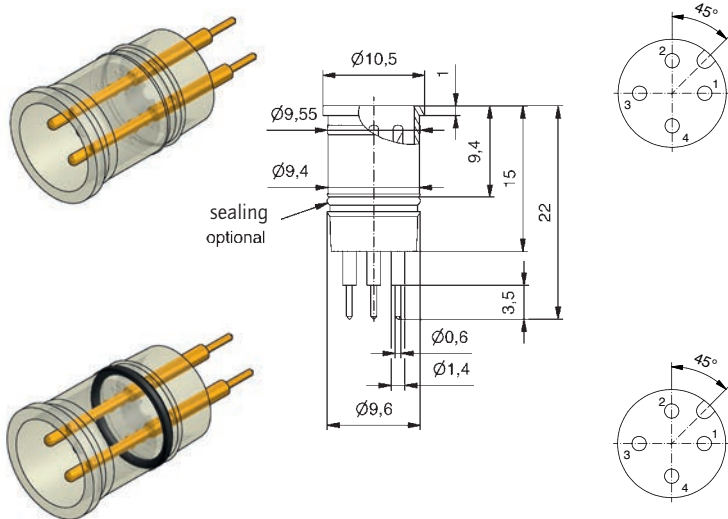

4	A	250	4		SAL-12-EST4-P	43-01636
4	A	250	4	✓	SAL-12-EST04-P	43-01681

По вопросам продаж и поддержки обращайтесь:

Архангельск (8182)63-90-72
Астана (7172)727-132
Астрахань (8512)99-46-04
Барнаул (3852)73-04-60
Белгород (4722)40-23-64
Брянск (4832)59-03-52
Владивосток (423)249-28-31
Волгоград (844)278-03-48
Вологда (8172)26-41-59
Воронеж (473)204-51-73
Екатеринбург (343)384-55-89

Иваново (4932)77-34-06
Ижевск (3412)26-03-58
Казань (843)206-01-48
Калининград (4012)72-03-81
Калуга (4842)92-23-67
Кемерово (3842)65-04-62
Киров (8332)68-02-04
Краснодар (861)203-40-90
Красноярск (391)204-63-61
Курск (4712)77-13-04
Липецк (4742)52-20-81

Магнитогорск (3519)55-03-13
Москва (495)268-04-70
Мурманск (8152)59-64-93
Набережные Челны (8552)20-53-41
Нижний Новгород (831)429-08-12
Новокузнецк (3843)20-46-81
Новосибирск (383)227-86-73
Омск (3812)21-46-40
Орел (4862)44-53-42
Оренбург (3532)37-68-04
Пенза (8412)22-31-16

Пермь (342)205-81-47
Ростов-на-Дону (863)308-18-15
Рязань (4912)46-61-64
Самара (846)206-03-16
Санкт-Петербург (812)309-46-40
Саратов (845)249-38-78
Севастополь (8692)22-31-93
Симферополь (3652)67-13-56
Смоленск (4812)29-41-54
Сочи (862)225-72-31
Ставрополь (8652)20-65-13

Сургут (3462)77-98-35
Тверь (4822)63-31-35
Томск (3822)98-41-53
Тула (4872)74-02-29
Тюмень (3452)66-21-18
Ульяновск (8422)24-23-59
Уфа (347)229-48-12
Хабаровск (4212)92-98-04
Челябинск (351)202-03-61
Череповец (8202)49-02-64
Ярославль (4852)69-52-93

Единый адрес: ccn@nt-rt.ru | <http://www.conec.nt-rt.ru>