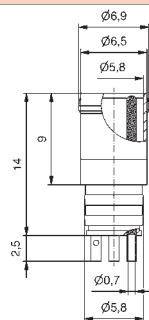

Metal, Solder termination

Male connector, snap-in, metal/plastic transparent