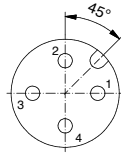

4	A	250	4		SAL-12-EST4-L	43-01682
4	A	250	4	✓	SAL-12-EST04-L	43-01340