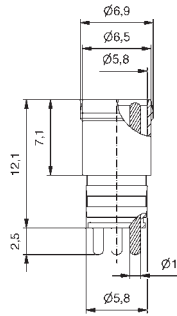

M8x1 PANEL PLUG MALE

Plastic, Dip solder termination

Male connector, snap-in, plastic dark grey

Number of poles

Coding

Rated voltage [V]

Current rating [A]

Description

Part No.

3		50 V AC / 60 V DC	3	SAL-8-ESP3-P	42-01012
4		50 V AC / 60 V DC	3	SAL-8-ESP4-P	42-01014