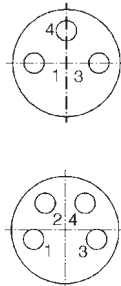

Metal, Dip solder termination

Male connector, snap-in, metal/plastic transparent

3		50 V AC / 60 V DC	3	SAL-8-ESTM3-P	42-01010
4		50 V AC / 60 V DC	3	SAL-8-ESTM4-P	42-01011