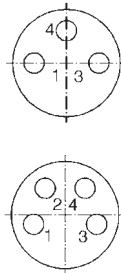

Male connector, snap-in, plastic transparent

3		50 V AC / 60 V DC	3	SAL-8-ESTP3-P	42-01013
4		50 V AC / 60 V DC	3	SAL-8-ESTP4-P	42-01015