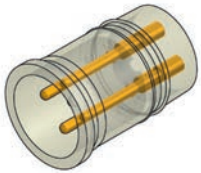

4	A	250	4		SAL-12-EST4-L	43-01682
4	A	250	4	✓	SAL-12-EST04-L	43-01340