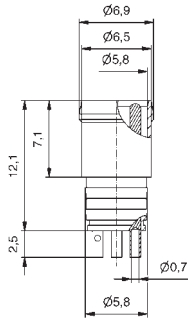

M8x1 PANEL PLUG MALE

Plastic, Solder termination

Male connector, snap-in, plastic dark grey