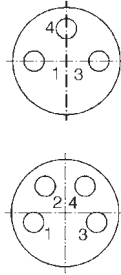

M8x1 PANEL PLUG MALE

Plastic, Dip solder termination

Male connector, snap-in, plastic dark grey

Number of poles

Coding

Rated voltage [V]

Current rating [A]

Description

Part No.

3		50 V AC / 60 V DC	3	SAL-8-ESP3-P	42-01012
4		50 V AC / 60 V DC	3	SAL-8-ESP4-P	42-01014