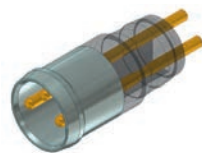

Metal, Solder termination

Male connector, snap-in, metal/plastic transparent

3

50 V AC / 60 V DC

3

SAL-8-ESTM3-L

42-01002

4

50 V AC / 60 V DC

3

SAL-8-ESTM4-L

42-01003