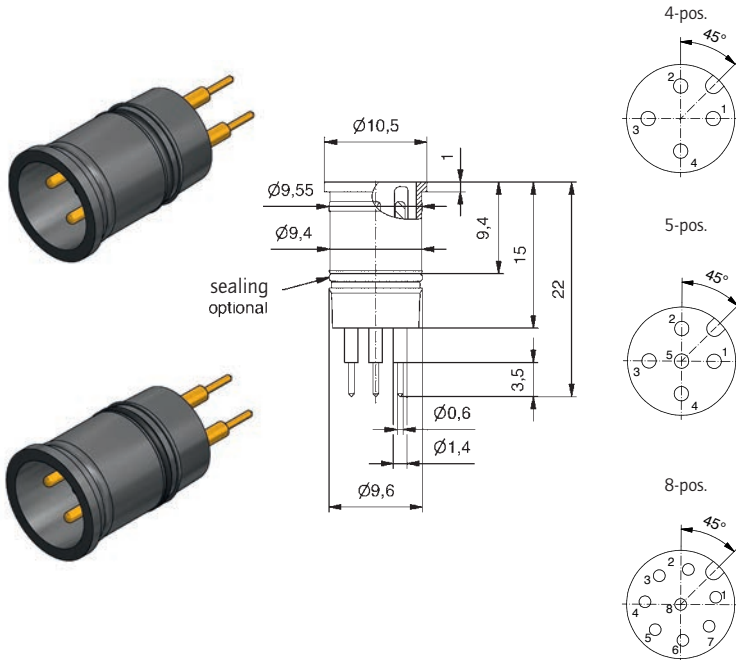

Male connector, with gap for LED, plastic transparent

4	A	250	4		SAL-12-EST4-L	43-01682
4	A	250	4	✓	SAL-12-EST04-L	43-01340

M12x1 PANEL PLUG MALE

Plastic, Dip solder termination

Male connector, plastic black