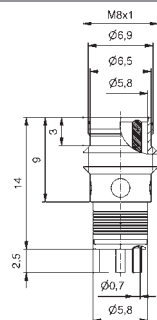

Male connector, screwable/snap-in, metal