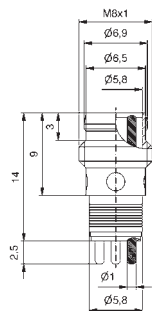

Male connector, screwable/snap-in, metal

3		50 V AC / 60 V DC	3	SAL-8-ESTVM3-P	42-01016
4		50 V AC / 60 V DC	3	SAL-8-ESTVM4-P	42-01017