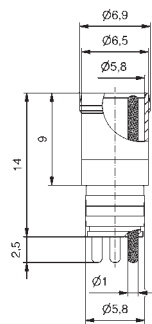

Metal, Dip solder termination

Male connector, snap-in, metal/plastic transparent

3		50 V AC / 60 V DC	3	SAL-8-ESTM3-P	42-01010
4		50 V AC / 60 V DC	3	SAL-8-ESTM4-P	42-01011