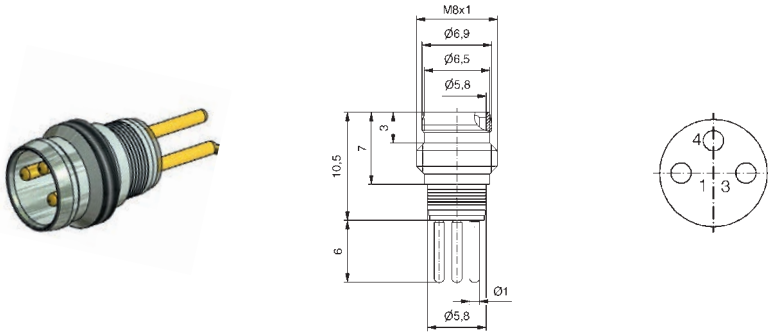

M8x1 PANEL PLUG MALE/FEMALE

Panel plug male, Dip solder termination

Male connector, short version, screwable/snap-in, metal