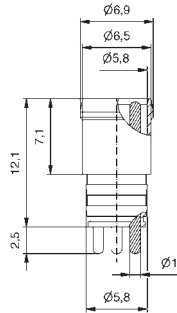

Male connector, snap-in, plastic transparent

3		50 V AC / 60 V DC	3	SAL-8-ESTP3-P	42-01013
4		50 V AC / 60 V DC	3	SAL-8-ESTP4-P	42-01015