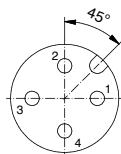

4	A	250	4		SAL-12-EST4-L	43-01682
4	A	250	4	✓	SAL-12-EST04-L	43-01340