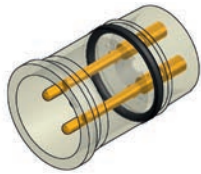

4	A	250	4		SAL-12-EST4-L	43-01682
4	A	250	4	✓	SAL-12-EST04-L	43-01340