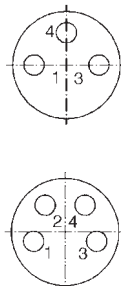

Male connector, screwable/snap-in, metal

3		50 V AC / 60 V DC	3	SAL-8-ESTVM3-P	42-01016
4		50 V AC / 60 V DC	3	SAL-8-ESTVM4-P	42-01017