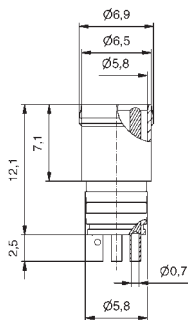

Male connector, snap-in, plastic transparent