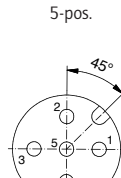

4

30

3

SAL-8S-EKVM4-P

42-01038

M12x1 PANEL PLUG MALE

Plastic, Solder termination

Male connector, plastic black